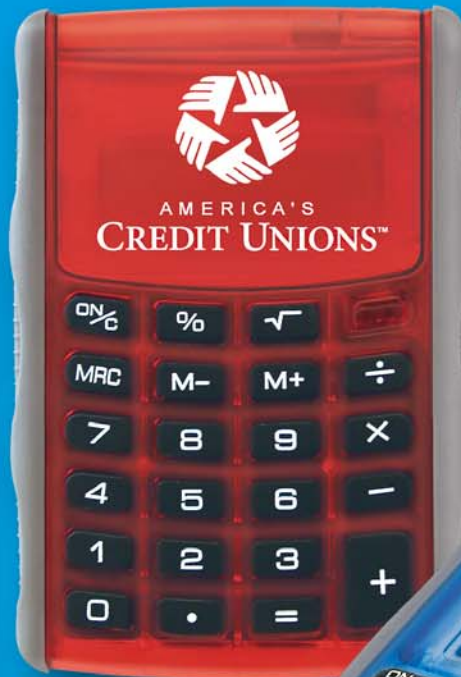

Jumbo Dual-Power Calculator with Robotic Flip Cover

TC287

EQP Special
\$4.98 [R]

Dual-power (solar with battery backup).
Large easy-to-read 8-digit LCD display.
Large raised rubber keys. Robotic-action flip cover.
Solid color in silver with black rubber side grips, and
Translucent colors in red and blue with grey rubber side grips.
Size: 3-1/2"x5"x1-1/2".
Imprint area: 2-3/8"x1-1/2" on flip cover

EQP special pricing includes a one-color imprint on flip cover; additional color running charge is \$0.50 (v) per color; setup charge is \$45 (v). Minimum order quantity is 50 pieces. Standard lead-time is 2 weeks; rush service is available. Please include promo code "JUMBOCAL1008" on PO to validate special pricing. This special ends on 08-31-10.